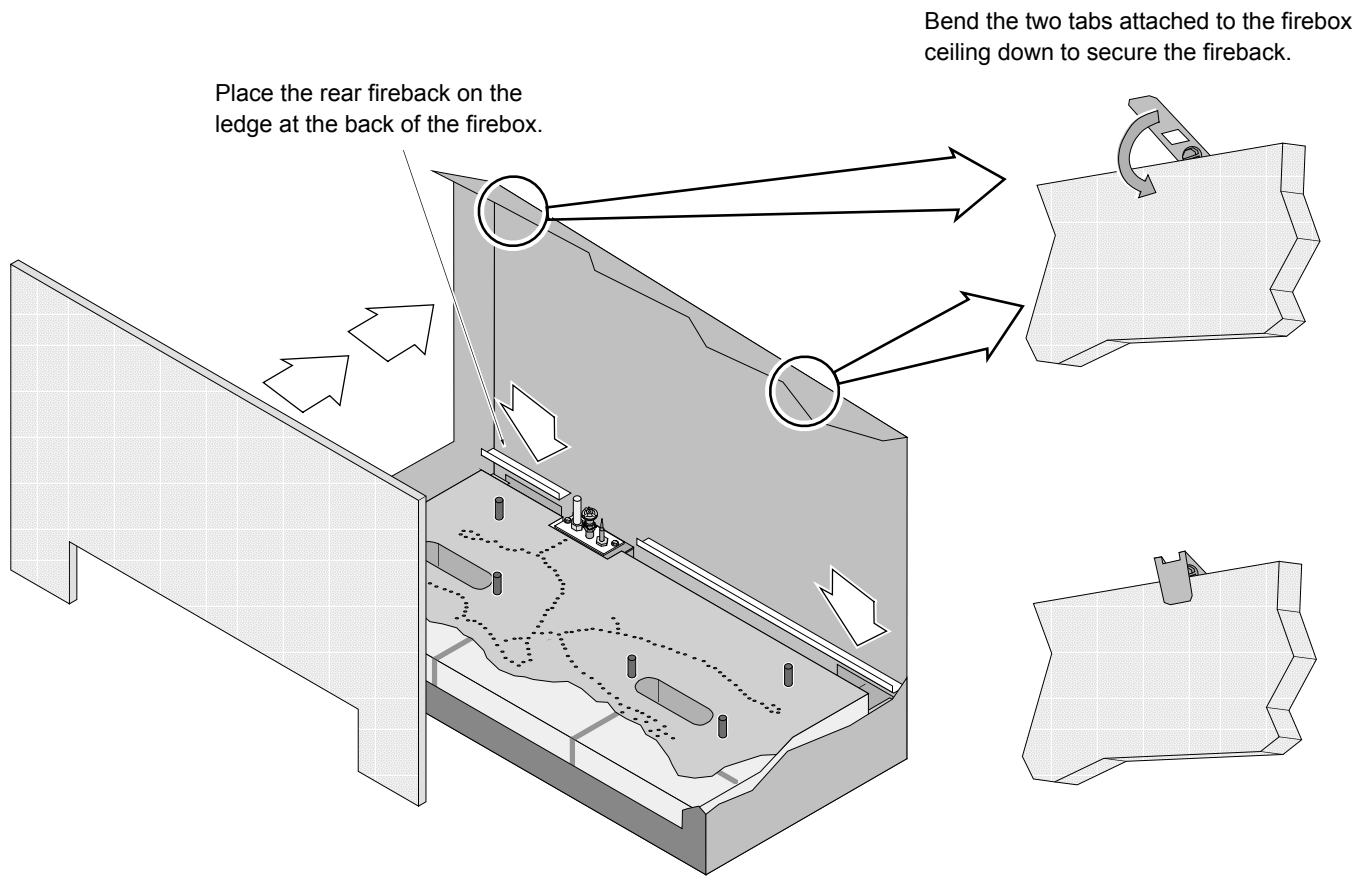

7 ca dU]V]]lm

- Ó^i\ • @^ÁÈÛã^áÚq ç^

DUW_]b[`@gh

- Rear Fireback

bghU`U]cb

WARNING Turn off gas to the appliance and make sure it has fully cooled prior to conducting service.

- 1 Remove the glass frame and logs (see the manual for details).
- 2 Install the firebacks following the directions below.

- 3 Restore the stove to the correct configuration.