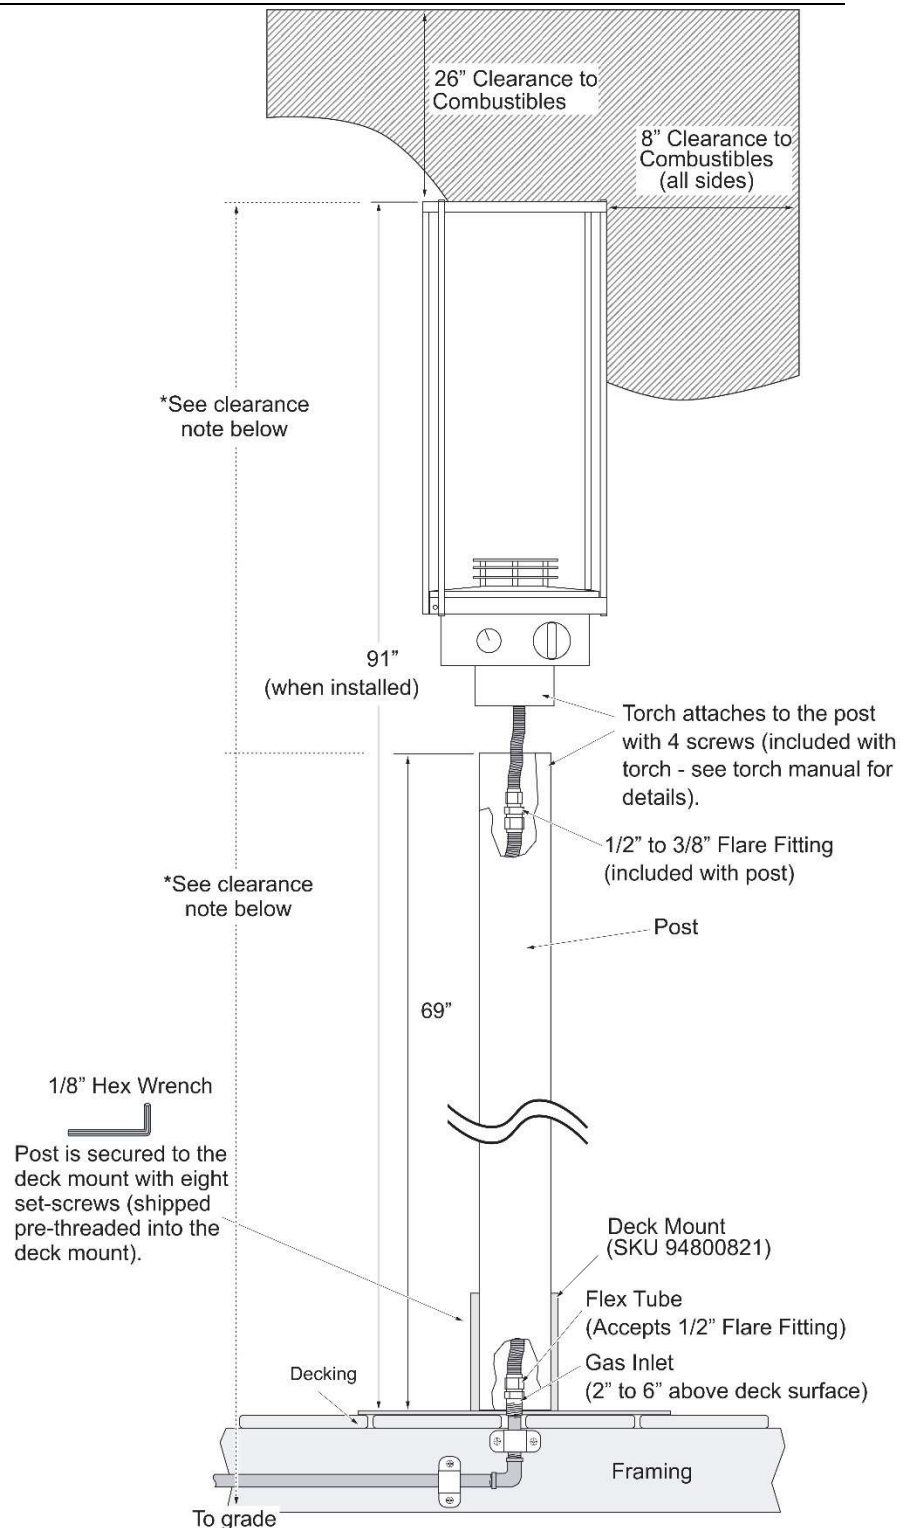

## Overview

This post is for use with the following permanent-mount Tempest models

- **Tempest Torch 24v**  
(LP - 94900755 & NG - 94900745)
- **Tempest Torch Manual Start**  
(LP - 94900753 & NG - 9490043)
- **Tempest Lantern 24v**  
(LP - 94900757 & NG - 94900747)
- **Tempest Lantern Manual Start**  
(LP - 94900756 & 94900746)

This post must be used with the Tempest Deck Mount (sku# **94800821**). We recommend the post be installed by a qualified installer.

## Packing List

- Torch Post (69")
- Stainless Flex Line (75")
- Tube Fitting (1/2" to 3/8" Flare – to connect flex line to torch)

## Post Attachment

**NOTE:** The illustration to the right is for example only. Make sure to follow all gas line and building code requirements for your location. Leak test all connections before use.

**\*NOTE:** The distance from ground level to the top of the Torch shall be a minimum of 7' (2.1m) where installed within 2' (0.6M) of public walkways (e.g.: sidewalk, shared walkway between two homes, or pathway in commercial applications). Lesser clearances shall be permitted to be used only where acceptable to the authority having jurisdiction.