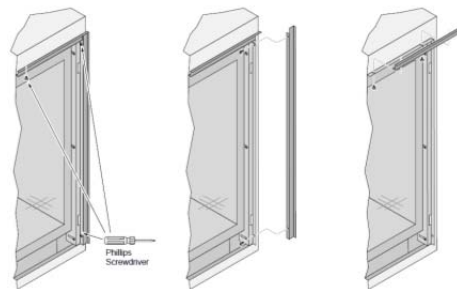

- *Ember-Glo™ Lights come standard with this fireplace.*

- *A blower comes standard with this fireplace.*
- *The full function SIT Remote comes standard with this fireplace.*

- *This fireplace is compatible with the CoolSmart TV system. This kit allows for a TV pocket to be installed or an installation of a TV above the fireplace without a mantel.*

- *The fireplace is a TOP VENT ONLY but can terminate horizontally.*

- *A thick facing guide is pre-installed on the fireplace (see illustration to the right). See the manual for details on this component.*