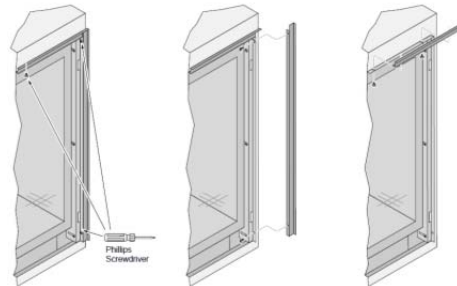

- *Ember-Glo™ Lights come standard with this fireplace.*

- *A blower comes standard with this fireplace.*
- *The full function SIT Remote comes standard with this fireplace.*

- *This fireplace is compatible with the CoolSmart TV system. This kit allows for a TV pocket to be installed or an installation of a TV above the fireplace without a mantel.*

- *The fireplace is a TOP VENT ONLY but can terminate horizontally.*

- *A thick facing guide is pre-installed on the fireplace (see illustration to the right). See the manual for details on this component.*