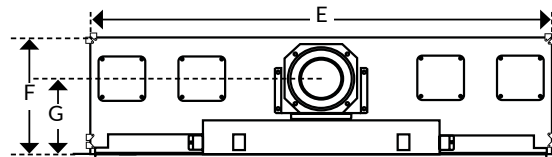

www.fireplacex.com

Manufactured By
Travis Industries, Inc.
Mukilteo, WA