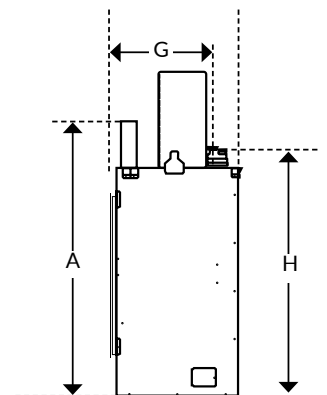

- Weight: 210 lbs. (95 kg)
- Viewing Area: Tempered Glass - 52-3/4" W x 13-3/4" T (753 sq. in.)

*Heating capacity will vary with floor plan, insulation, and outside temperature.

STANDARD FEATURES

- Continuous Pilot or GreenSmart® Ignition Modes
- GreenSmart® Deluxe Remote Control
- 180 CFM Variable Speed Convection Fan
- Under-lit Accent Lights illuminate media ember bed
- Choice of colored glass or rock ember media bed

- A - 34-1/2"(877 mm)
- B - 4-7/8"(124 mm)
- C - 20-1/2"(521 mm)
- D - 57-3/4"(1467 mm)
- E - 59-1/8"(1502 mm)
- F - 15-7/8"(404 mm)
- G - 9-3/4"(248 mm)
- H - 31" (788 mm)

www.fireplacex.com

Manufactured By
Travis Industries, Inc.
Mukilteo, WA