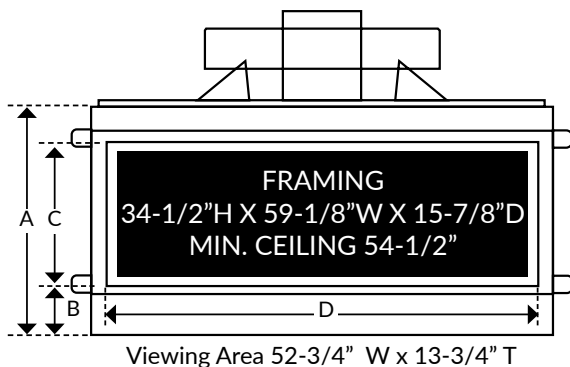

- Weight: 210 lbs. (95 kg)
- Viewing Area: Tempered Glass - 52-3/4" W x 13-3/4" T (753 sq. in.)

*Heating capacity will vary with floor plan, insulation, and outside temperature.

STANDARD FEATURES

- Continuous Pilot or GreenSmart® Ignition Modes
- GreenSmart® Deluxe Remote Control
- 180 CFM Variable Speed Convection Fan
- Under-lit Accent Lights illuminate media ember bed
- Choice of colored glass or rock ember media bed

- A - 34-1/2"(877 mm)
- B - 4-7/8"(124 mm)
- C - 20-1/2"(521 mm)
- D - 57-3/4"(1467 mm)
- E - 59-1/8"(1502 mm)
- F - 15-7/8"(404 mm)
- G - 9-3/4"(248 mm)
- H - 31" (788 mm)

www.fireplacex.com

Manufactured By
Travis Industries, Inc.
Mukilteo, WA