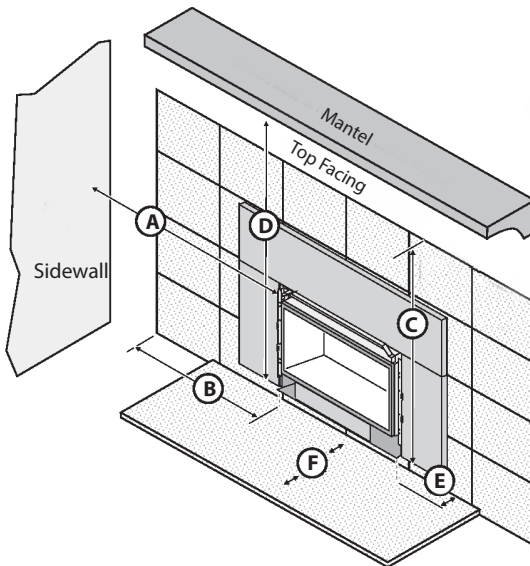

CLEARANCES TO COMBUSTIBLES & HEARTH PROTECTION