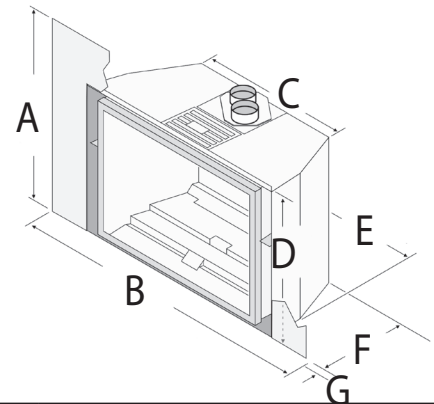

430 DELUXE GAS BURNING INSERT

TRADITIONAL 1,500 SQUARE FOOT HEATER WITH LARGE VIEWING AREA

The 430 Deluxe is a beautiful insert that is ideal for providing supplemental heat to homes or living spaces up to 1,500 square feet. Featuring 430 square inches of ceramic glass, this model has a larger fireview than most inserts its size. The ceramic glass extends down to the hearth to offer a “clean face” look that resembles a traditional masonry fireplace. This model features Ember-Glo™ ember bed lighting, the Ember-Fyre®II burner and Comfort Control™ to accommodate your year-round heating requirements. More standard features include the GreenSmart® Remote Control, top Accent Light and a 180 CFM convection fan.

A	Small 25" (635mm), Large 28-1/2" (724mm)
B	Small 38" (966mm), Large 40" (1016mm)
C	21" (534mm)
D	19-1/2" (496mm)
E	29-1/2" (750mm)
F	15" (381mm)
G	0" with 1 piece panel 1-1/4" (32mm) when using 1 piece panel with trim