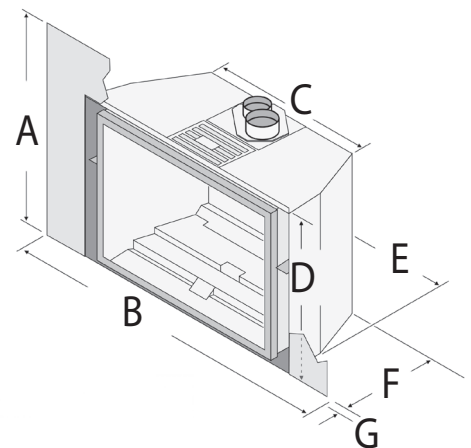

## TRADITIONAL 2,500 SQUARE FOOT HEATER WITH LARGE VIEWING AREA

The 616 Deluxe is an excellent heater and beautiful focal point for larger homes and grand spaces up to 2,000 square feet. This insert features our biggest fireview, with 616 square inches of ceramic glass that extends down to the hearth. This creates a “clean face” look with minimal metal facing and a larger fireview than other inserts its size. This model has a gorgeous flame appearance and comes standard with Ember-Glo™ ember bed lighting and the Ember-Fyre® II burner. The 616 also features a 180 CFM convection fan, the GreenSmart® Remote Control, top Accent Light and Comfort Control™, which gives you the flexibility to enjoy a beautiful fire with your desired heat output all year-round.

A	Small 30-1/2" (775mm), Large 34" (864mm)
B	Small 42" (1067mm), Large 44" (1118mm)
C	24" (610mm)
D	23-5/16" (592mm)
E	34" (864mm)
F	16" (406mm)
G	0" with 1 piece panel -1/4" (32mm) when using 1 piece panel with trim